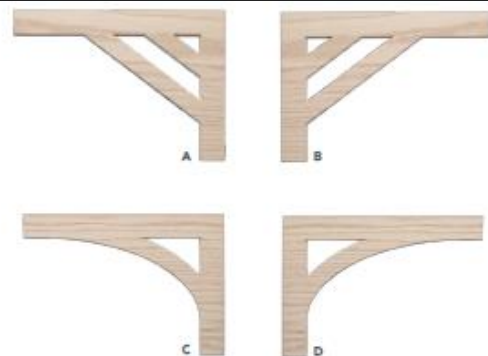

### Primed Poplar Reversible Risers

Available in:

7½" x 48" LJ80757X48REV-PR

7½" x 54" LJ80757X54REV-PR

7½" x 60" LJ80757X60REV-PR

## Something new rises into view.

A light touch that adds appeal, our new Stair Brackets feature a modern, on-trend look. Available in Red Oak and Birch, they add to your home's ambiance with the typical application below stair tread returns or even on stair risers. Brackets are sold in left- and right-hand designs and measure  $\frac{1}{4}$ " x  $11\frac{1}{2}$ " x  $8\frac{1}{8}$ ".

- A Left Bracket:  
LJ-7228LH-O  
LJ-7228LH-BR
  - B Right Bracket:  
LJ-7228RH-O  
LJ-7228RH-BR
  - C Left Bracket:  
LJ-7229LH-O  
LJ-7229LH-BR
  - D Right Bracket:  
LJ-7229RH-O  
LJ-7229RH-BR
- Red Oak (O)  
Birch (BR)