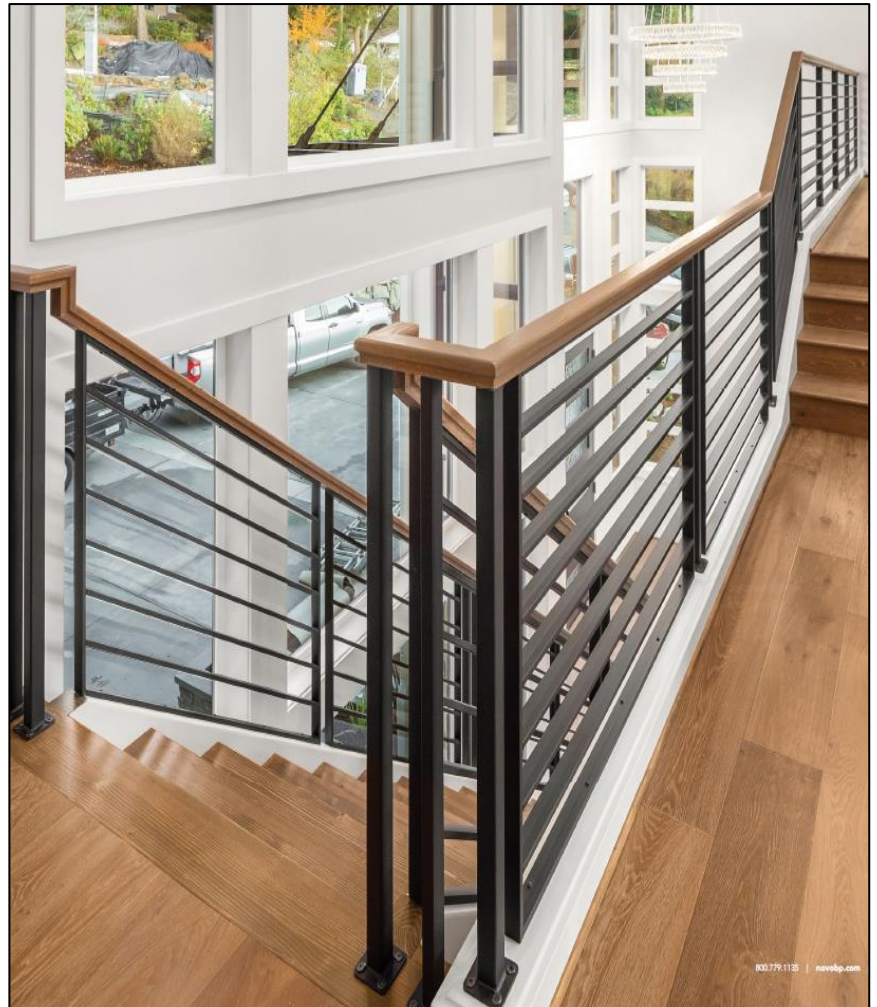

PANEL SYSTEMS

L.J. Smith Stair Systems
AVAILABLE NOW | MADE IN THE USA

Fresh elegance in minimal lines.

Modern décors are known for making a fresh statement with minimal elements. That is certainly the intent with our Panel System designed for stairways and level applications. Their welded look and powder coated, low-sheen, black finish perfectly complement an urban aesthetic. They come in preassembled panels for simplified installation. Options include panels for open tread, kneewall, and level runs. With five rake panel and seven level panel widths, this system can accommodate nearly every straight stair floor plan.

Explore your options to refresh.

Check out the latest inspiration and new products on our Novo Brand websites.

We look forward to helping transform your space.
novobp.com